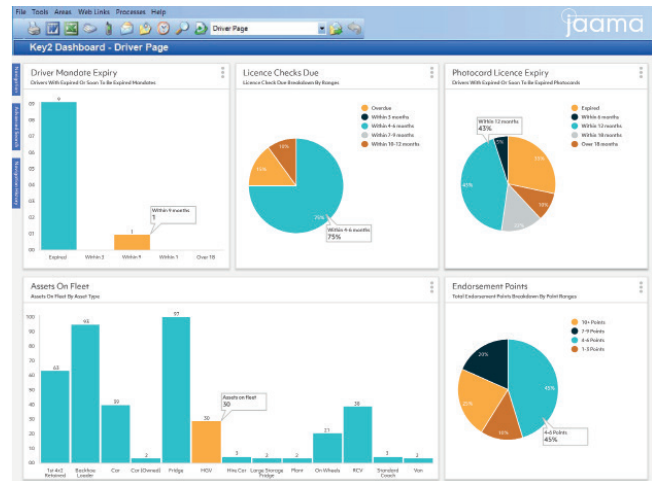

Key²

DRIVER

LICENCE CHECKING

Licence Checking Made Easy

Reduce risk, time and administration with Jaama's Licence2Check – an online service that instantly checks driver licence details with the DVLA.

Ensure that your drivers have the appropriate licence categories to legally drive vehicles on company business and maintain accurate records of endorsement points with our secure, simple to use service. Licence2Check can be fully integrated with our award-winning Key2 Vehicle management system or it can be used as a standalone solution.

Automate Your Driver Licence Checking

The only way you can be absolutely certain that an employee is licenced to drive a specific category of vehicle is to carry out regular checks against the DVLA database – Licence2Check increases business efficiencies as it provides instant real time licence checking and actively performs re-checks with a frequency based upon your defined risk criteria.

Seamless licence checks against the DVLA database via Licence2Check returns details such as:

- ✓ Licence status
- ✓ Licence categories
- ✓ Restrictions
- ✓ Convictions
- ✓ Offences
- ✓ Endorsements
- ✓ Points
- ✓ Disqualifications