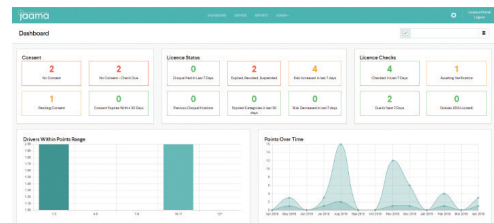

Licence Checks That Save You Time

- ✓ Reduce the administrative burden of paper mandates, drivers can give consent electronically using eDeclaration
- ✓ Pay per check charging makes it a cost effective solution
- ✓ Fleet Managers can have a holistic picture of driver risk and fleet management operations when used in conjunction with Key2
- ✓ Complete audit trail helps towards road safety duty of care compliance
- ✓ Alerts you of any licence issues uncovered from the check
- ✓ Ensure your grey fleet drivers are fully licensed
- ✓ Store documents against drivers, such as medical records

Looking for an easy-to-use standalone licence checking solution? Look no further, Jaama's Licence Portal is a modern, robust online application that enables the checking of drivers' licence information in real-time.

- ✓ The dashboard is the central hub of the Licence Portal, where you can easily view a number of informative statistics relating to the status of driver records.
- ✓ Upload tacho and CPC cards
- ✓ Manage driver mandates and request consent – the Licence Portal utilises both paper-based mandates and electronic mandates.
- ✓ Submit licence checks