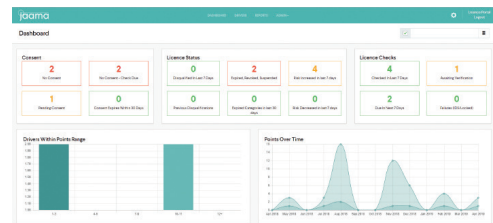

# Key 2

DRIVER

LICENCE CHECKING

## Licence Portal

Looking for an easy-to-use standalone licence checking solution? Look no further, Jaama's Licence Portal is a modern, robust online application that enables the checking of drivers' licence information in real-time.