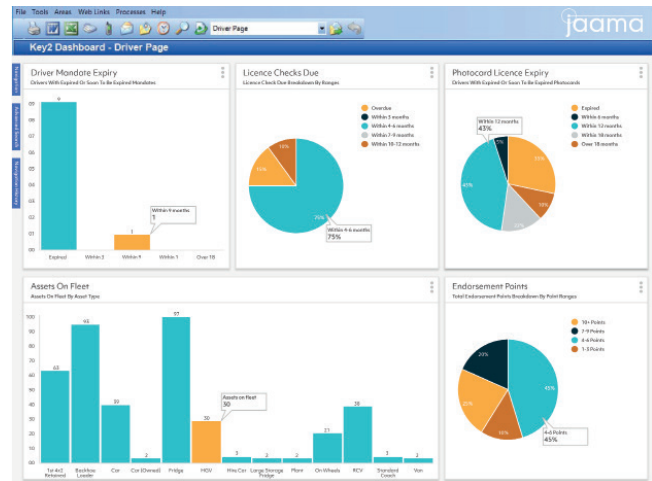

Key²

DRIVER

LICENCE CHECKING

Licence Checking Made Easy

Reduce risk, time and administration with Jaama's Licence2Check – an online service that instantly checks driver licence details with the DVLA.

Ensure that your drivers have the appropriate licence categories to legally drive vehicles on company business and maintain accurate records of endorsement points with our secure, simple to use service. Licence2Check can be fully integrated with our award-winning Key2 Vehicle management system or it can be used as a standalone solution.

Automate Your Driver Licence Checking

The only way you can be absolutely certain that an employee is licenced to drive a specific category of vehicle is to carry out regular checks against the DVLA database – Licence2Check increases business efficiencies as it provides instant real time licence checking and actively performs re-checks with a frequency based upon your defined risk criteria.

Seamless licence checks against the DVLA database via Licence2Check returns details such as:

- Licence status
- Licence categories
- Restrictions
- Convictions
- Offences
- Endorsements
- Points
- Disqualifications

- The dashboard is the central hub of the Licence Portal, where you can easily view a number of informative statistics relating to the status of driver records.
- Upload tacho and CPC cards
- Manage driver mandates and request consent – the Licence Portal utilises both paper-based mandates and electronic mandates.
- Submit licence checks