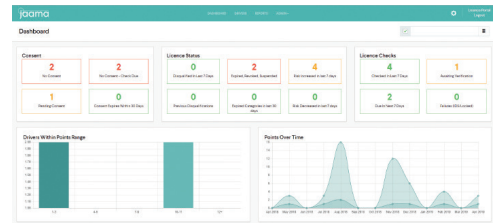

Licence Checks That Save You Time

- Reduce the administrative burden of paper mandates, drivers can give consent electronically using eDeclaration
- Pay per check charging makes it a cost effective solution
- Fleet Managers can have a holistic picture of driver risk and fleet management operations when used in conjunction with Key2
- Complete audit trail helps towards road safety duty of care compliance
- Alerts you of any licence issues uncovered from the check
- Ensure your grey fleet drivers are fully licenced
- Store documents against drivers, such as medical records

Licence Portal

Looking for an easy-to-use standalone licence checking solution? Look no further, Jaama's Licence Portal is a modern, robust online application that enables the checking of drivers' licence information in real-time.

- The dashboard is the central hub of the Licence Portal, where you can easily view a number of informative statistics relating to the status of driver records.
- Upload tacho and CPC cards
- Manage driver mandates and request consent – the Licence Portal utilises both paper-based mandates and electronic mandates.
- Submit licence checks