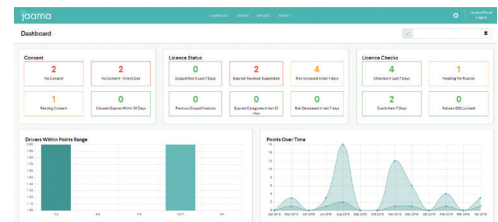

## DRIVER LICENCE CHECKING

### Licence Portal

Looking for an easy-to-use standalone licence checking solution? Look no further, Jaama's Licence Portal is a modern, robust online application that enables the checking of drivers' licence information in real-time.