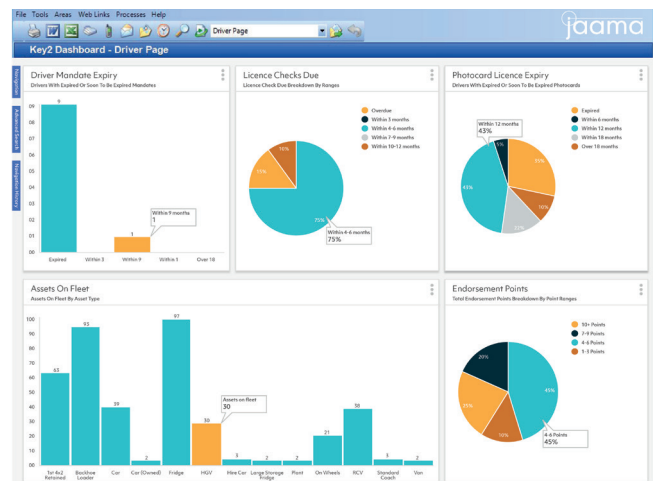

## DRIVER LICENCE CHECKING

### Licence Checking Made Easy

Reduce risk, time and administration with Jaama's Licence2Check – an online service that instantly checks driver licence details with the DVLA.

Ensure that your drivers have the appropriate licence categories to legally drive vehicles on company business and maintain accurate records of endorsement points with our secure, simple to use service. Licence2Check can be fully integrated with our award-winning Key2 Vehicle management system or it can be used as a standalone solution.

### Automate Your Driver Licence Checking

The only way you can be absolutely certain that an employee is licenced to drive a specific category of vehicle is to carry out regular checks against the DVLA database – Licence2Check increases business efficiencies as it provides instant real time licence checking and actively performs re-checks with a frequency based upon your defined risk criteria.

Seamless licence checks against the DVLA database via Licence2Check returns details such as:

- ✓ Licence status.
- ✓ Licence categories.
- ✓ Restrictions.
- ✓ Convictions.
- ✓ Offences.
- ✓ Endorsements.
- ✓ Points.
- ✓ Disqualifications.